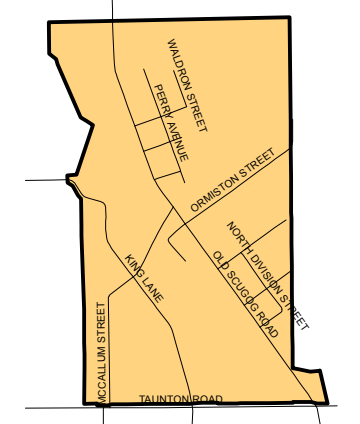

COURTYCE

CLARINGTON ENERGY BUSINESS PARK

BOWMANVILLE

NEWCASTLE VILLAGE

ORONO

HAMPTON

MITCHELL CORNERS

NEWTONVILLE

- COMPLETED COMMUNITY IMPROVEMENT PLAN
- COMMUNITY IMPROVEMENT PROJECT AREA

MAP I
COMMUNITY IMPROVEMENT
PROJECT AREAS
 OFFICIAL PLAN
 MUNICIPALITY OF CLARINGTON
 JUNE, 2018
 OFFICE CONSOLIDATION