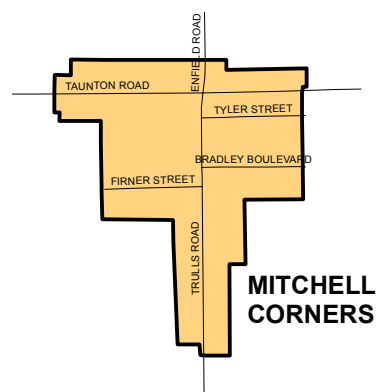

COURTYCE

CLARINGTON ENERGY BUSINESS PARK

BOWMANVILLE

NEWCASTLE VILLAGE

ORONO

HAMPTON

MITCHELL CORNERS

NEWTONVILLE

- COMPLETED COMMUNITY IMPROVEMENT PLAN
- COMMUNITY IMPROVEMENT PROJECT AREA

MAP I
COMMUNITY IMPROVEMENT
PROJECT AREAS
 OFFICIAL PLAN
 MUNICIPALITY OF CLARINGTON
 JUNE, 2018
 OFFICE CONSOLIDATION