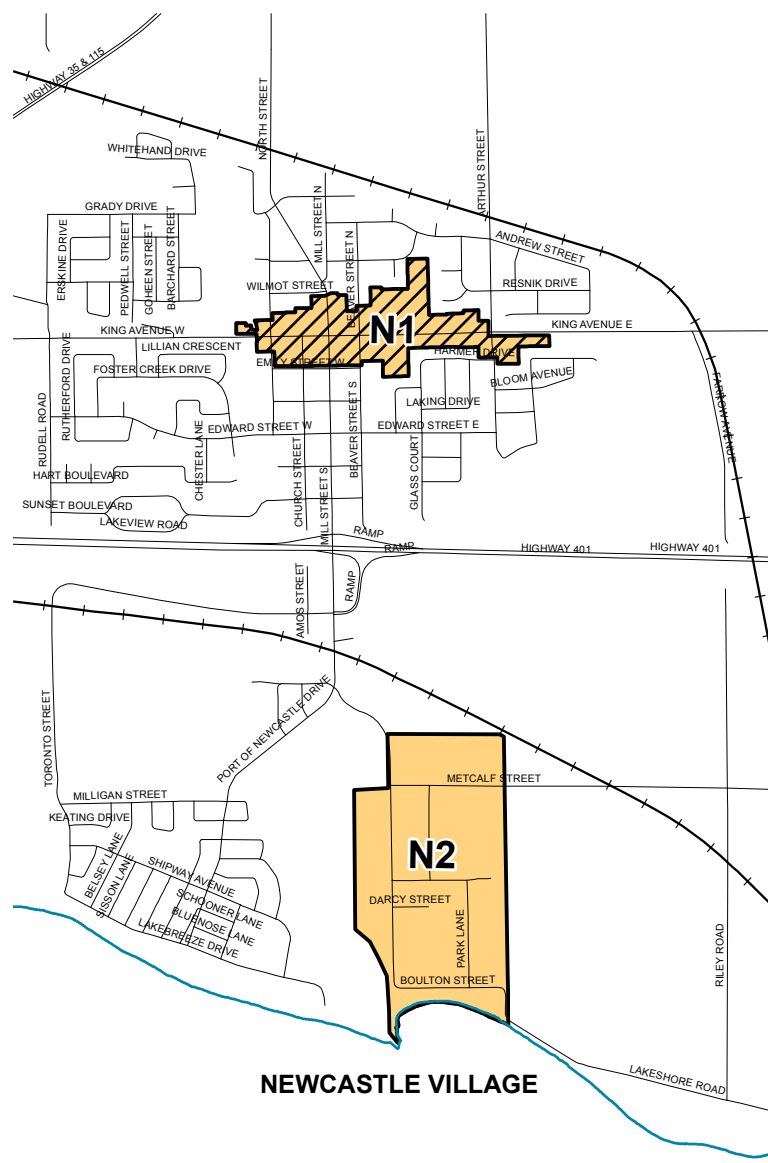

COURTYCE

CLARINGTON ENERGY BUSINESS PARK

BOWMANVILLE

NEWCASTLE VILLAGE

ORONO

HAMPTON

MITCHELL CORNERS

NEWTONVILLE

- COMPLETED COMMUNITY IMPROVEMENT PLAN
- COMMUNITY IMPROVEMENT PROJECT AREA

MAP I
COMMUNITY IMPROVEMENT
PROJECT AREAS
 OFFICIAL PLAN
 MUNICIPALITY OF CLARINGTON
 JUNE, 2018
 OFFICE CONSOLIDATION