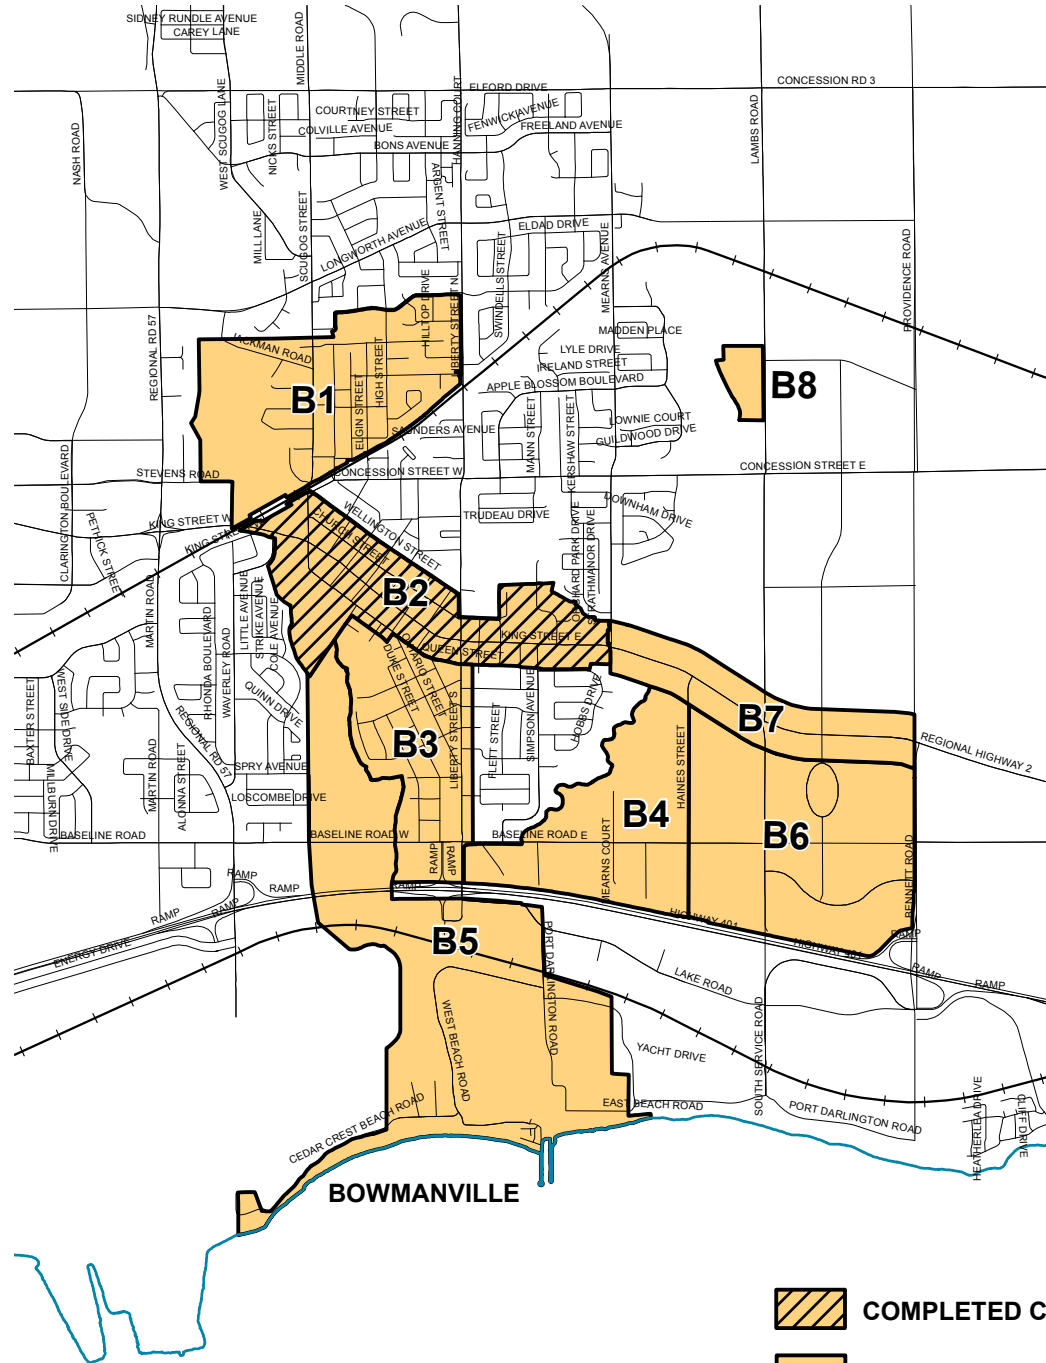

COURTYCE

CLARINGTON ENERGY BUSINESS PARK

BOWMANVILLE

NEWCASTLE VILLAGE

ORONO

HAMPTON

MITCHELL CORNERS

NEWTONVILLE

- COMPLETED COMMUNITY IMPROVEMENT PLAN
- COMMUNITY IMPROVEMENT PROJECT AREA

MAP I
COMMUNITY IMPROVEMENT
PROJECT AREAS
 OFFICIAL PLAN
 MUNICIPALITY OF CLARINGTON
 JUNE, 2018
 OFFICE CONSOLIDATION