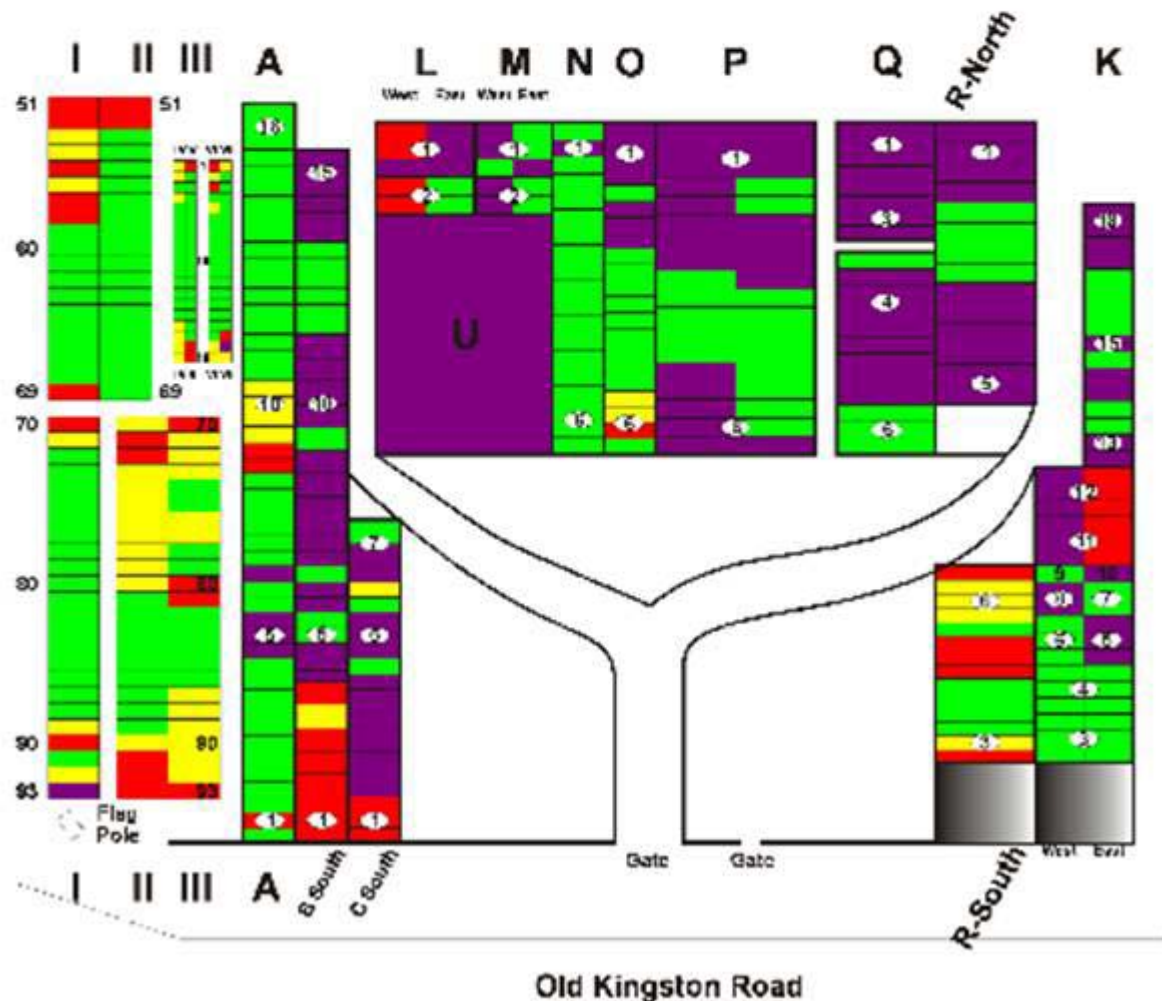

Municipality of Clarington South Half St. George's Church Cemetery

Grave View:
I-S1
Range 1
Grave 1

Grave View:
A-01-1
Row A
Plot 1
Grave 1

Grave View:
LE-01-1
Row L
East Side
Plot 1
Grave 1

Lot Lay-out:
1
2

Lot Lay-out:
1
2

Municipality of Clarington North Half St. George's Church Cemetery

Grave Area:
101
Rural
Grave 1

Grave Area:
A-17-1
Row A
Plot 17
Grave 1