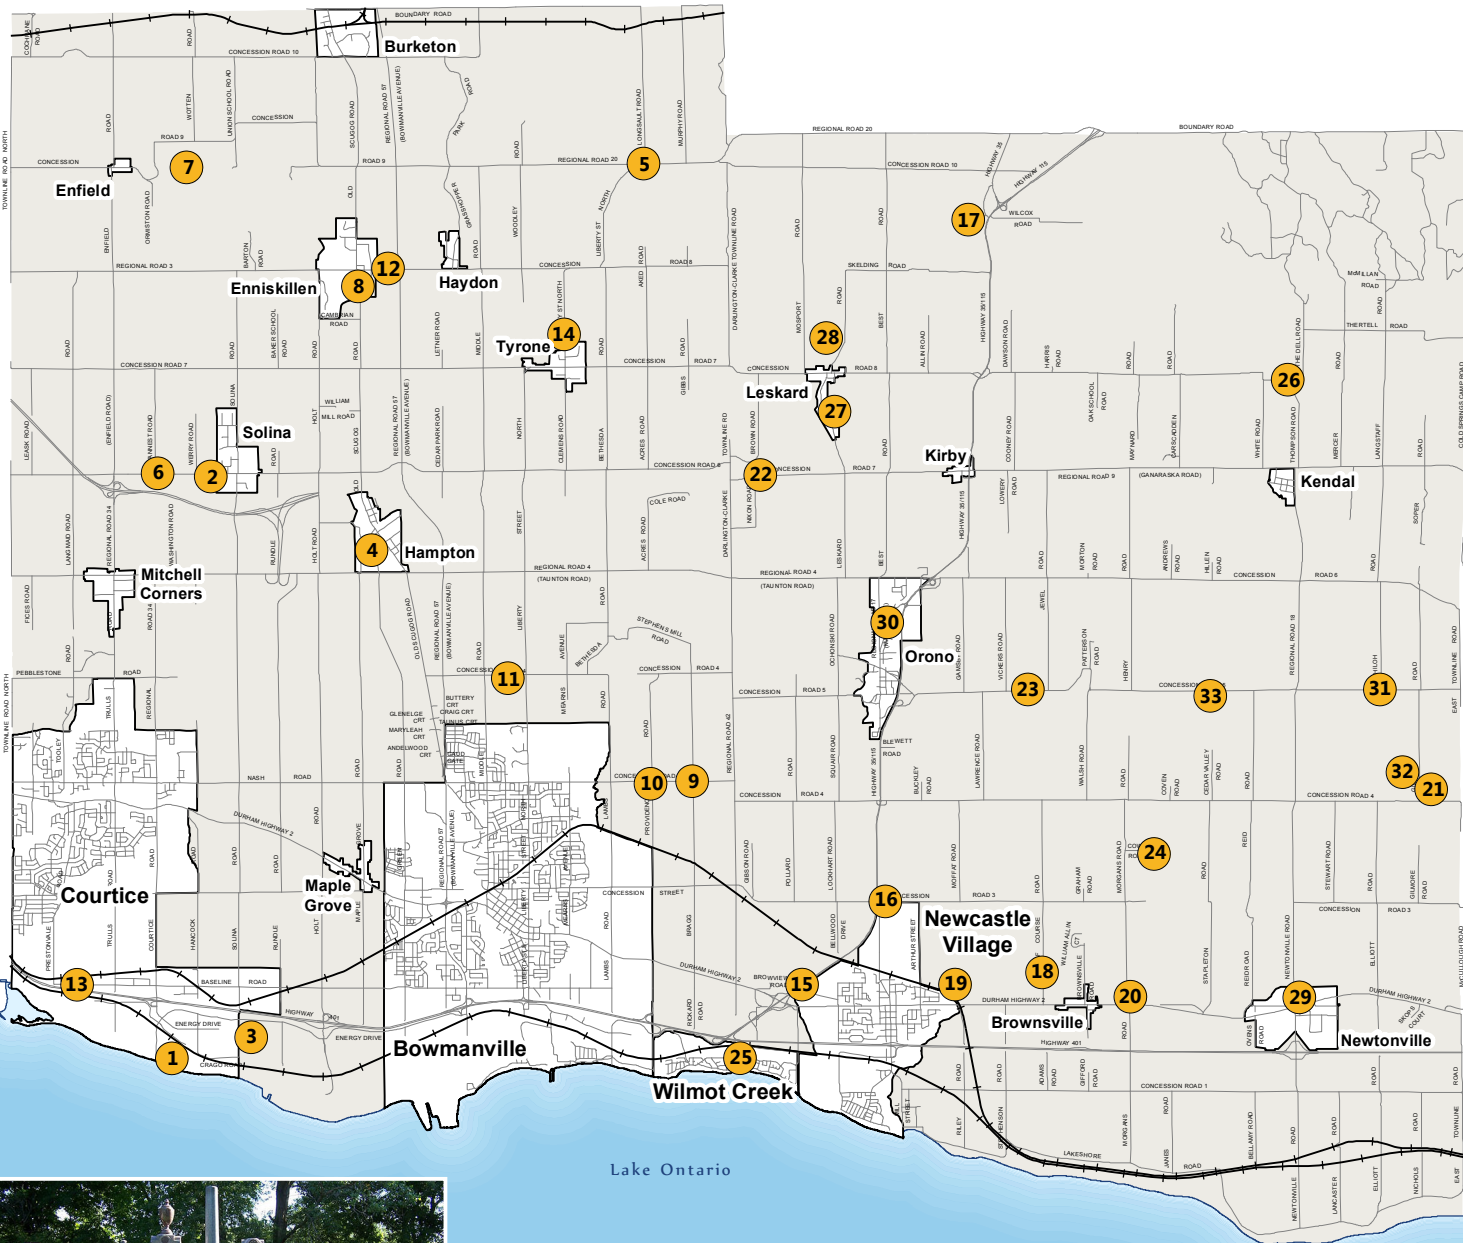

ABANDONED CEMETERIES

CLARINGTON

Former Darlington Township

1. Abandoned Cemetery (Unnamed)
2. Advent Cemetery
3. Burk Cemetery
4. Hampton South Cemetery
5. Longsault Cemetery
6. Mount Vernon Episcopal
7. Old Methodist Cemetery
8. Presbyterian Cemetery(Cairn)
9. Providence Cemetery
10. Rehoboth Cemetery
11. Salem Cemetery
12. Trinity Anglican Cemetery
13. Trulls Cemetery
14. Tyrone Cemetery

Former Clarke Township

15. Beach Burial Plot
16. Bethel Cemetery
17. Billings Family
18. Brown Family Cemetery
19. Coulter-Hamilton Family Plot
20. Gifford Family Plot
21. Gilmer Family Plot
22. Lawrence Back Church Cemetery
23. Lawrence/Waddell Cemetery
24. Lent Family Plot
25. Lovekin Family Cemetery
26. McLean's/Elliott's/New Connexi
27. McNeille/Elliott/Ede Cemetery
28. Nay & Staples Cemetery
29. Newtonville Presbyterian
30. Old Orono Cemetery
31. Shiloh Cemetery
32. Smith Family Cemetery
33. White/Porter Cemetery