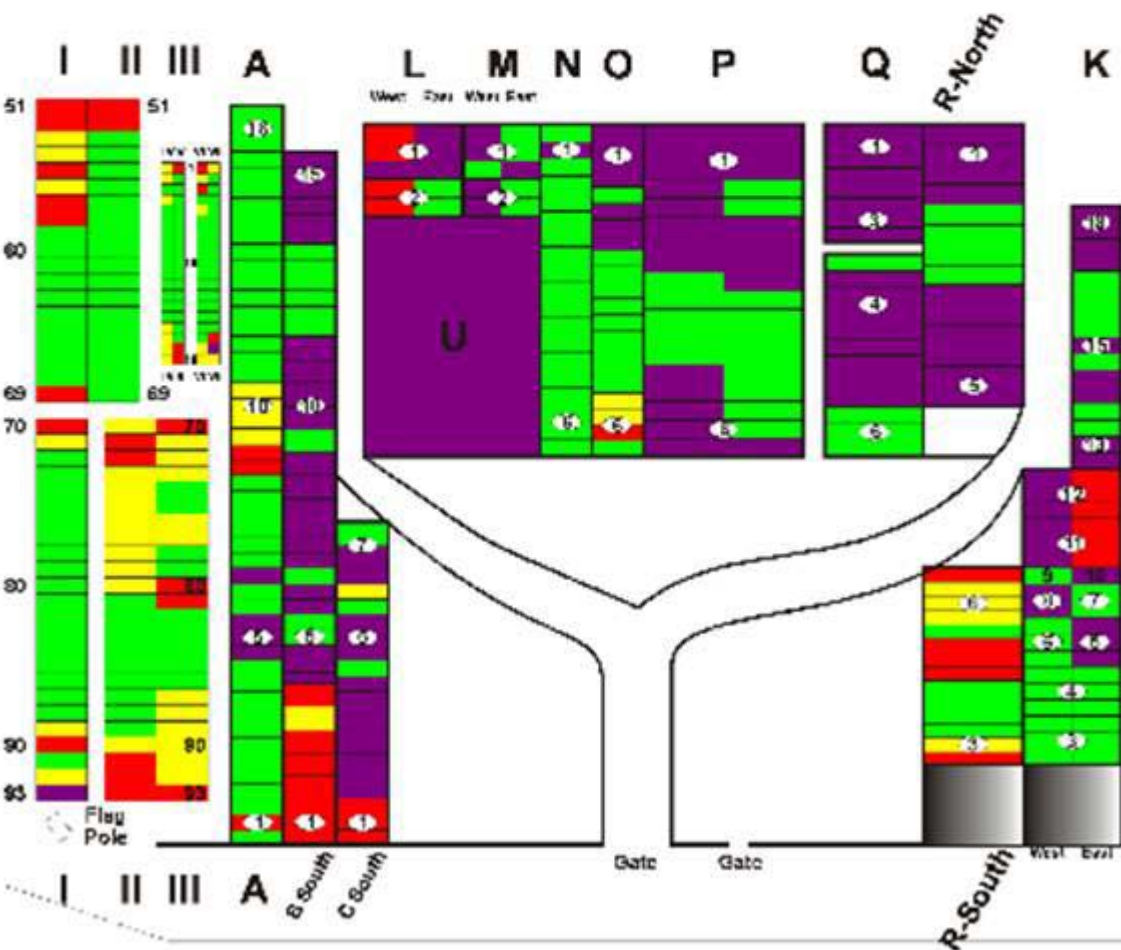

Municipality of Clarington South Half St. George's Church Cemetery

Grave View:
I-S1
Range 1
Grave 1

Grave View:
A-01-1
Row A
Plot 1
Grave 1

Grave View:
LE-01-1
Row L
East Side
Plot 1
Grave 1

Lot Lay-out:
1
2

Lot Lay-out:
1
2

Old Kingston Road

Municipality of Clarington North Half St. George's Church Cemetery

Grave Area:
101
Rural
Grave 1

Grave Area:
A-17-1
Row A
Plot 17
Grave 1