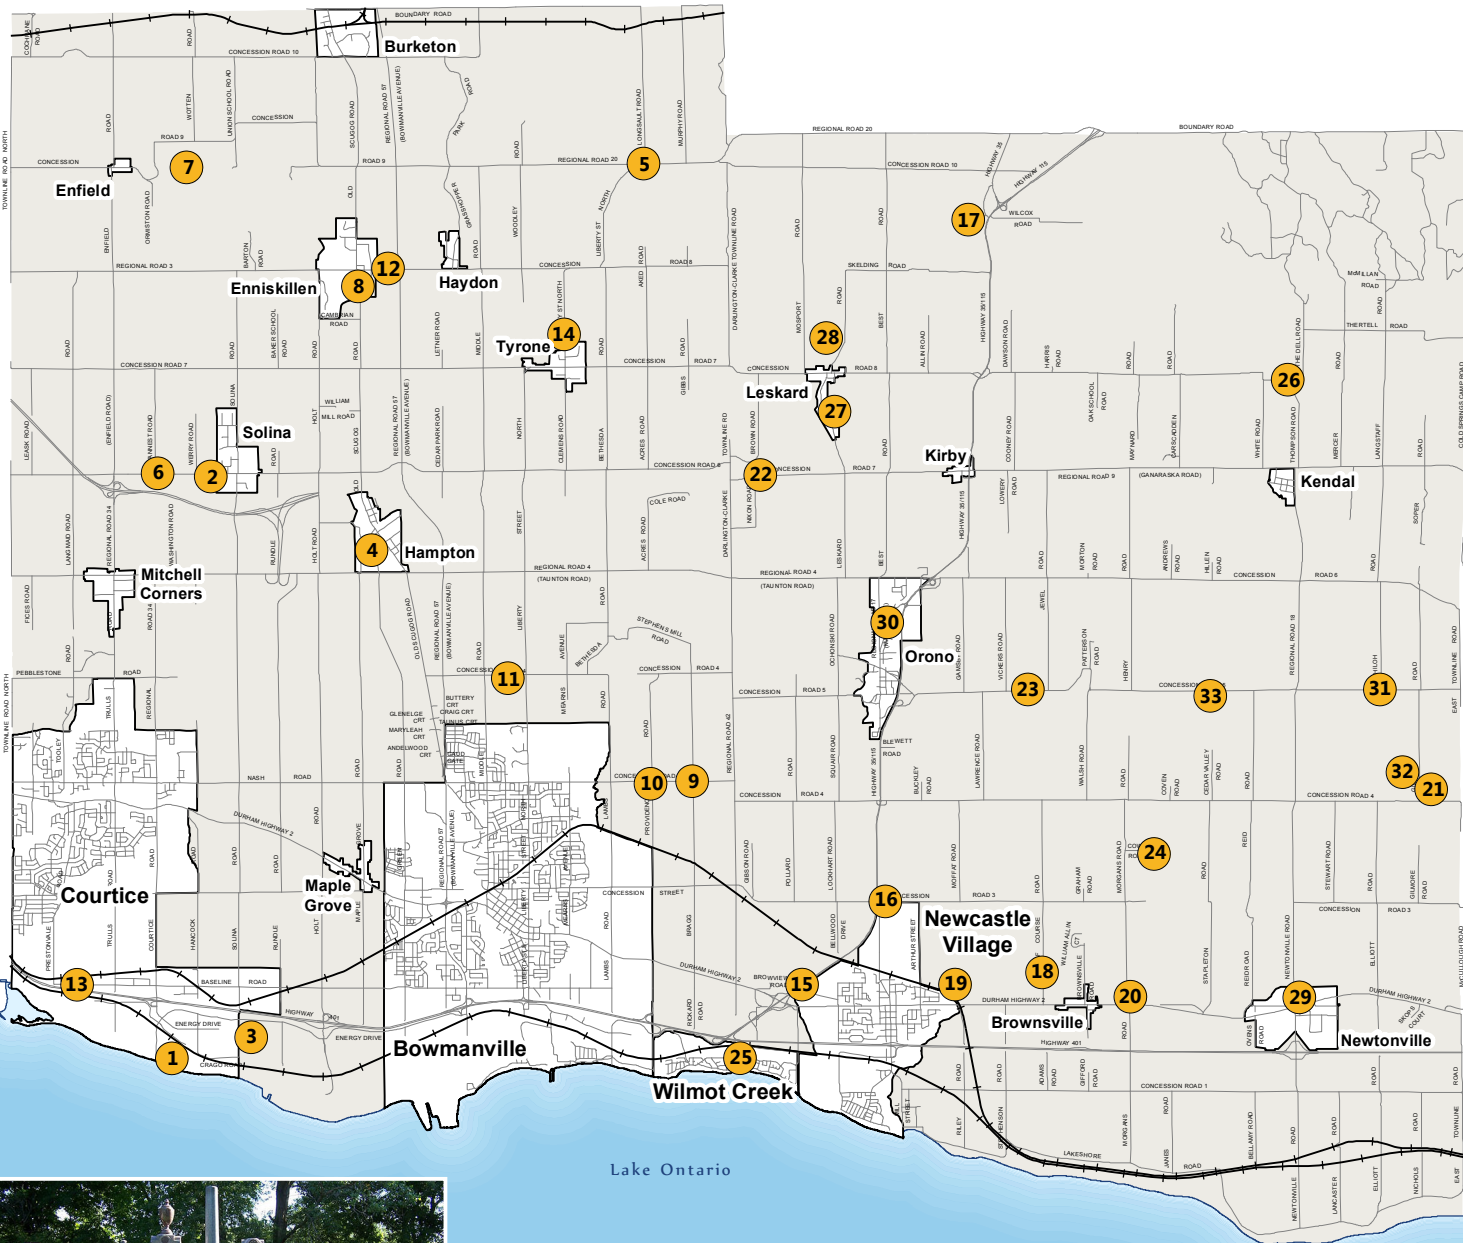

ABANDONED CEMETERIES

CLARINGTON

Former Darlington Township

1. Abandoned Cemetery (Unnamed)
2. Advent Cemetery
3. Burk Cemetery
4. Hampton South Cemetery
5. Longsault Cemetery
6. Mount Vernon Episcopal
7. Old Methodist Cemetery
8. Presbyterian Cemetery(Cairn)
9. Providence Cemetery
10. Rehoboth Cemetery
11. Salem Cemetery
12. Trinity Anglican Cemetery
13. Trulls Cemetery
14. Tyrone Cemetery

Former Clarke Township

15. Beach Burial Plot
16. Bethel Cemetery
17. Billings Family
18. Brown Family Cemetery
19. Coulter-Hamilton Family Plot
20. Gifford Family Plot
21. Gilmer Family Plot
22. Lawrence Back Church Cemetery
23. Lawrence/Waddell Cemetery
24. Lent Family Plot
25. Lovekin Family Cemetery
26. McLean's/Elliott's/New Connex
27. McNeille/Elliott/Ede Cemetery
28. Nay & Staples Cemetery
29. Newtonville Presbyterian
30. Old Orono Cemetery
31. Shiloh Cemetery
32. Smith Family Cemetery
33. White/Porter Cemetery