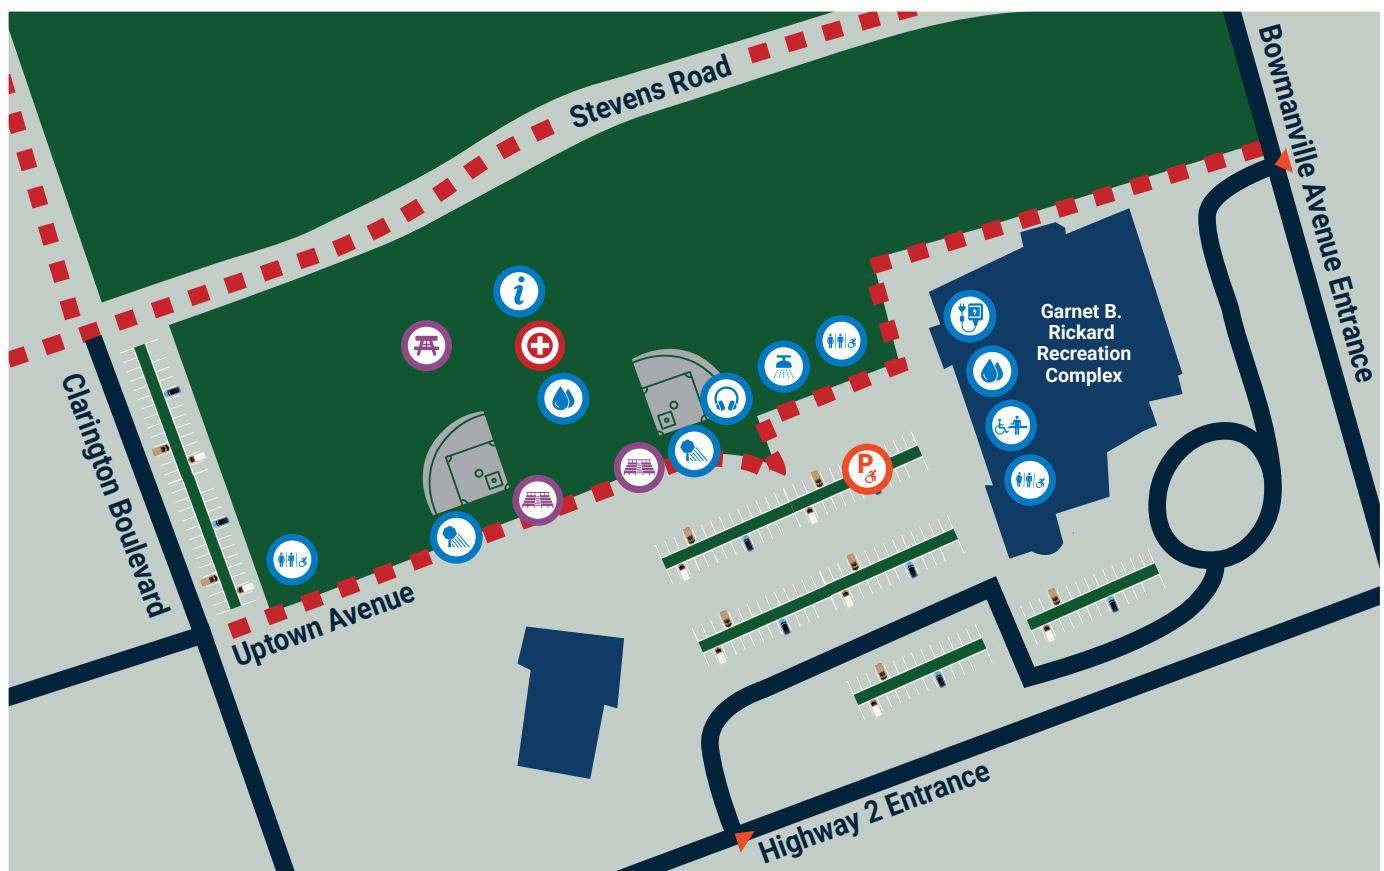

CANADA DAY

in Clarington

Accessible Features Map

Seating

-  Seating Area
-  Bleachers

Roads

-  Road Closed

Other

-  Water Refill Station
-  Information
-  Sensory Area
-  Water Mist
-  First Aid and Lost Child Meeting Spot
-  Mobility Device Charging Area
-  Adult Change Table
-  Accessible Washrooms
-  Shade